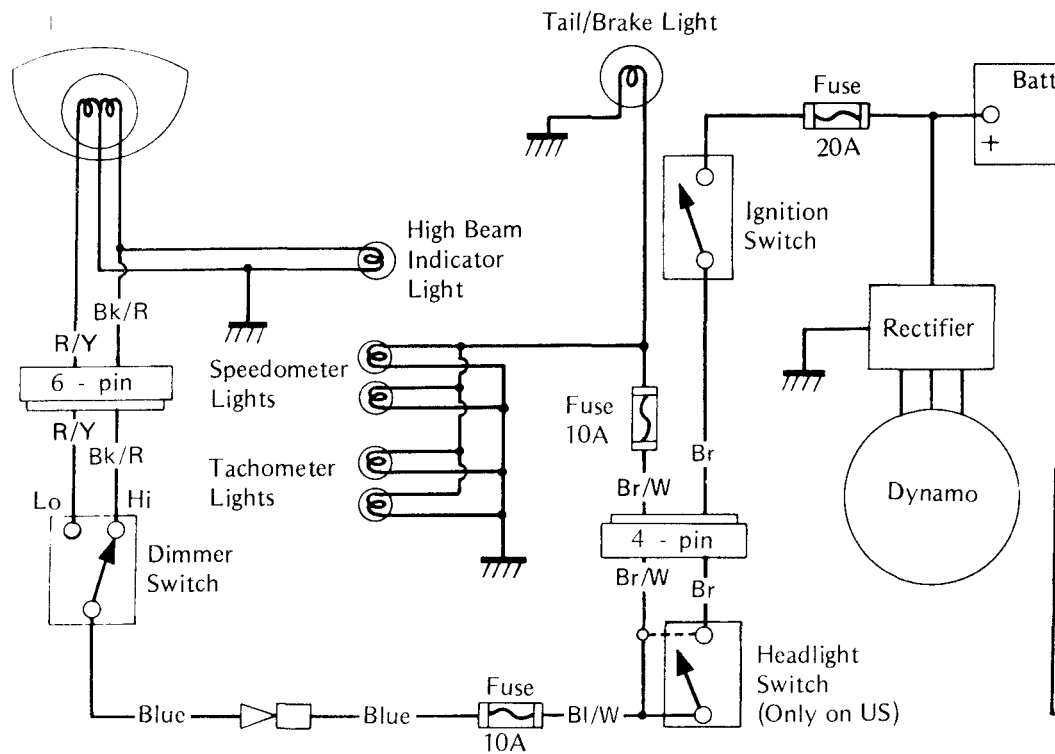

Headlight Circuit (US, Canada Model)

Headlight

Headlight Circuit (European model)

Table 118 Headlight Switch Connection (US Model)

Color	Blue	Blue/White
OFF		
ON	•	•

Table 119 Headlight Switch Connection (European Model)

Color	Brown	Brown/White	Blue/White
OFF			
PO	•	•	
ON	•	•	•