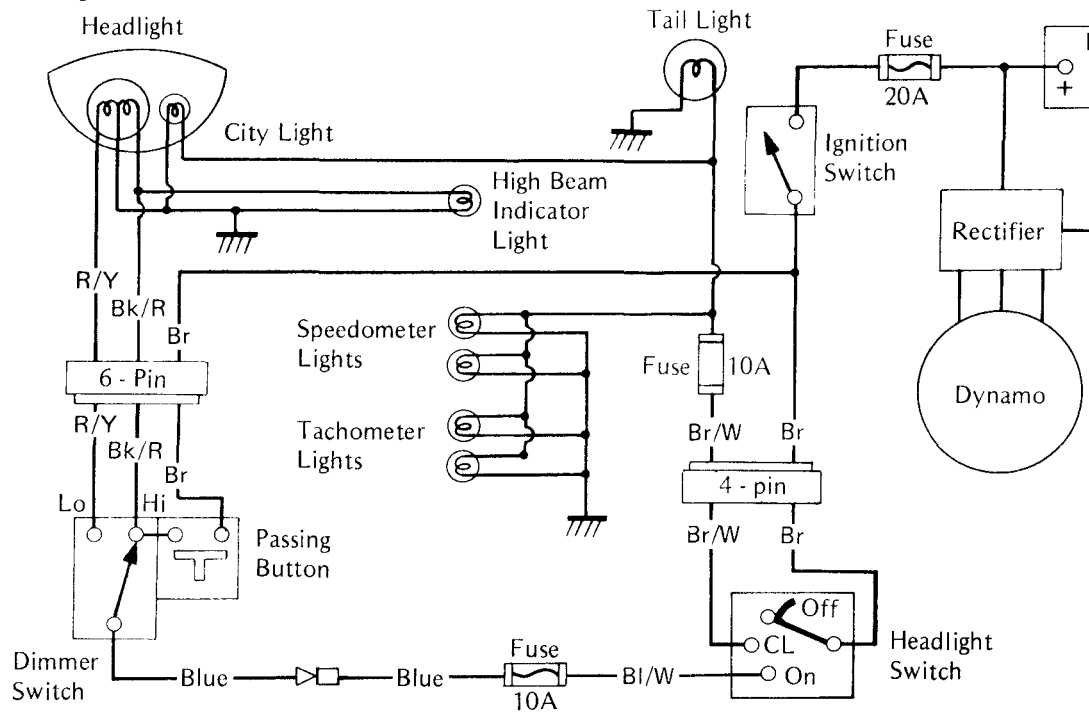

Headlight Circuit (US, Canada Model)

Headlight

Headlight Circuit (European model)

Table 118 Headlight Switch Connection (US Model)

Color	Blue	Blue/White
OFF		
ON	•	•

Table 119 Headlight Switch Connection (European Model)

Color	Brown	Brown/White	Blue/White
OFF			
PO	•	•	
ON	•	•	•